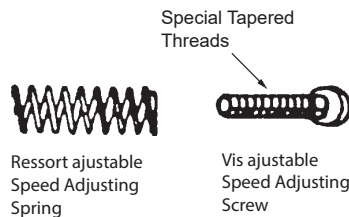

Matériel: Acier
Material: Steel

*Acien model
Old Style (Discontinued)*

Goujon pour support ajustable
Adjustable Bracket Closer Pin

DEF4-184 AGP 8-905

Matériel: Acier
Material: Steel

Vis effilé
Tapered Screw