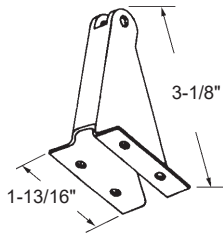

DEF4-185 AGP 8-901

Matériel: Acier
Material: Steel

Attache de retenue
Hold-Open Clip

DEF4-115 AGP 8-906

Matériel: Acier
Material: Steel

DISCONTINUÉ
DISCONTINUED

Support pour contre-porte
Storm Door Closer Bracket