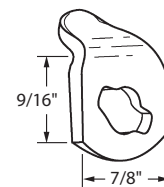

Attache de retenue
Hold-Open Clip

DEF4-115 AGP 8-906

Matériel: Acier
Material: Steel

DISCONTINUÉ
DISCONTINUED