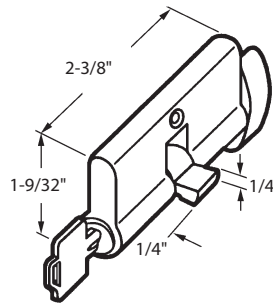

Cylindre pour barrure
Locking Cylinder

DEF4-177S AGP 8-969S
Fabriqué par: Schlage Keyway
Made by: Schlage Keyway

DEF4-177W AGP 8-969W
Fabriqué par: Kwikset-Weiser
Made by: Kwikset-Weiser

Matériel: Laiton
Material: Brass

- Cylindre et clés.
- Trous de montage: 1-3/4" ϕ à ϕ .
- c/w keyed cylinder and keys.
- Mounting holes: 1-3/4" ϕ to ϕ .