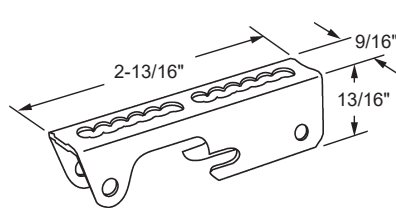

Support pour contre-porte
Storm Door Closer Bracket

DEF4-187 AGP 8-930

Matériel: Acier
Material: Steel