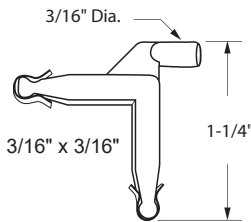

Gâche d'inclinaison
Sash Tilt Pin