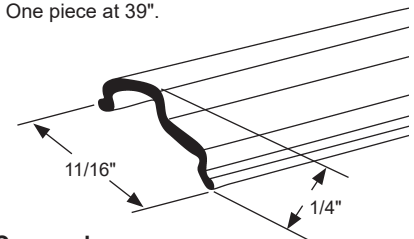

Couvercle
Screw Cover Cap

DEF4-191 AGP 8-990

Matériel: PVC (Blanc)
Material: PVC (White)