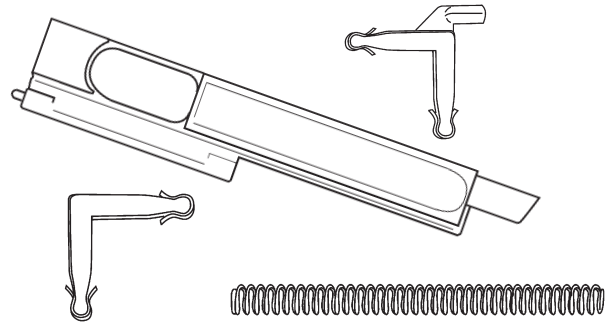

Ensemble gâche de remplacement
Sash Replacement Assembly

DEF4-189 AGP 8-967

Matériel: Moulé
Utilisé par: Aluminart
Material: Die Cast
Used By: Aluminart