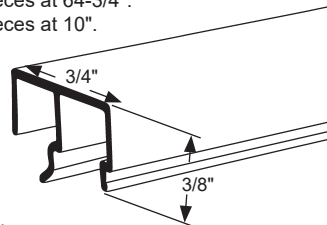

DEF4-135 AGP 8-961

Matériel: Moulé
Utilisé par: Aluminart
Material: Die Cast
Used By: Aluminart

- 4 morceaux de 64-3/4".
- 4 morceaux de 10".
- Four pieces at 64-3/4".
- Four pieces at 10".

Strip Kit
3-Lite Sidelite Retainer Strip Kit

DEF4-190BR Brun - Brown AGP 8-988B
DEF4-190BL Blanc - White AGP 8-988W

Matériel: PVC
Material: PVC

- 2 morceaux de 87".
- 1 morceau de 39".
- Two pieces at 87".
- One piece at 39".