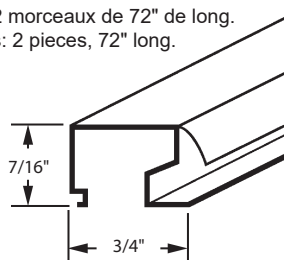

DEF4-143 AGP 8-941

Matériel: Vinyle (Gris)
Longueur: 10'
Material: Vinyl (Grey)
Stock Length: 10 ft

- Comprend 2 morceaux de 72" de long.
- Set includes: 2 pieces, 72" long.

Moulure "Tri-Lite"
Tri-Lite Window Snap Channel