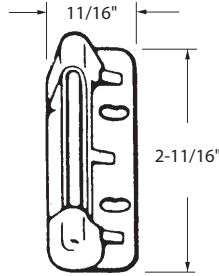

Barrure
Resilient Strike

DEF4-117 AGP 8-910

Matériel: Moulé (Argent peint)
Material: Die Cast (Silver Painted)

- Avec ressort.
- Hauteur totale: 11/16".
- Spring loaded.
- Overall height: 11/16".